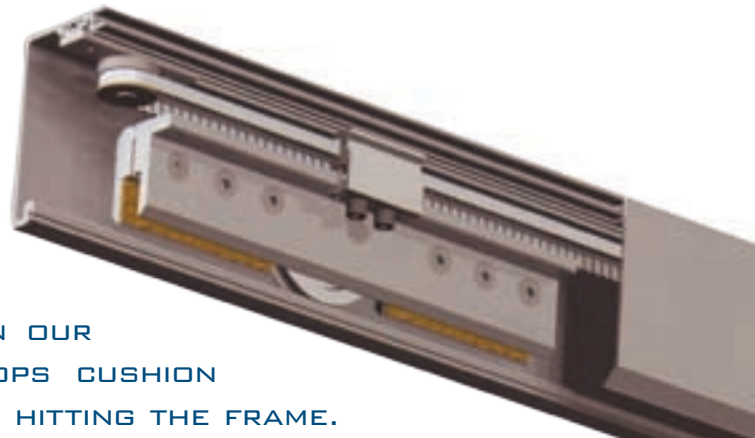

3884

7201

FSB Flush Rose

Less is more: the current architectural tendency to pare down visible materials and structures and to formally integrate technically functional elements is, for instance, manifesting itself in the form of non-rebated doors for main entrances. FSB has developed a hardware solution to suit this design trend: the flush rose. The hardware is fitted with FSB's proven AGL compensating bearing and can also be supplied as fire safety furniture.

UNIKMATIC

THE UNIKMATIC SLIDING DOOR SYSTEM IS DESIGNED TO FIT PERFECTLY WITH A ROOM'S ATMOSPHERE. EXTREMELY POPULAR FOR ITS DESIGN, INNOVATION AND EASE OF INSTALLATION, THE SYSTEM REQUIRES NO GLASS DRILLING AND FEATURES SYNCHRONOUS DOOR OPENING. AN ATTRACTIVE, REMOVABLE PELMET CONCEALS THE MECHANISMS, WHILE THE ALUMINIUM TRACK CAN SUPPORT PANES UP TO 90KG (198 LBS) EACH. AVAILABLE IN SILVER ANODIZED FINISH, IT IS THE MOST COMPACT TRACK IN OUR RANGE. ADJUSTABLE DOOR STOPS CUSHION THE DOOR AND PREVENT IT FROM HITTING THE FRAME.