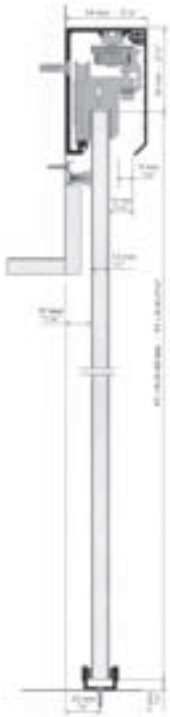

UNIKMATIC

THE UNIKMATIC SLIDING DOOR SYSTEM IS DESIGNED TO FIT PERFECTLY WITH A ROOM'S ATMOSPHERE. EXTREMELY POPULAR FOR ITS DESIGN, INNOVATION AND EASE OF INSTALLATION, THE SYSTEM REQUIRES NO GLASS DRILLING AND FEATURES SYNCHRONOUS DOOR OPENING. AN ATTRACTIVE, REMOVABLE PELMET CONCEALS THE MECHANISMS, WHILE THE ALUMINIUM TRACK CAN SUPPORT PANES UP TO 90KG (198 LBS) EACH. AVAILABLE IN SILVER ANODIZED FINISH, IT IS THE MOST COMPACT TRACK IN OUR RANGE. ADJUSTABLE DOOR STOPS CUSHION THE DOOR AND PREVENT IT FROM HITTING THE FRAME.

7544 Côte de Liesse
St-Laurent, QC
H4T 1E7
Canada

T 514.335.8281
877.339.8281
F 514.667.5633
866.667.5633
www.ahi-arch.com