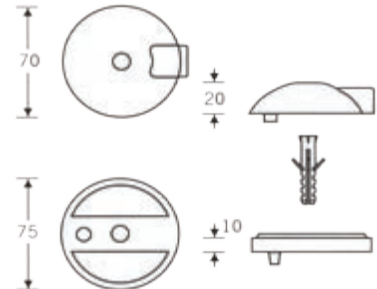

4211-B

Flush Pull

Solid Bronze