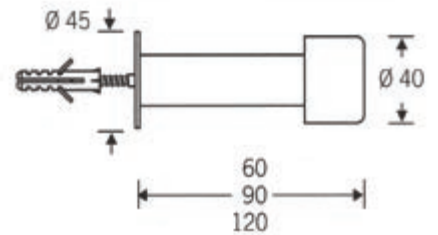

3880-B

Door Stop

Solid Bronze