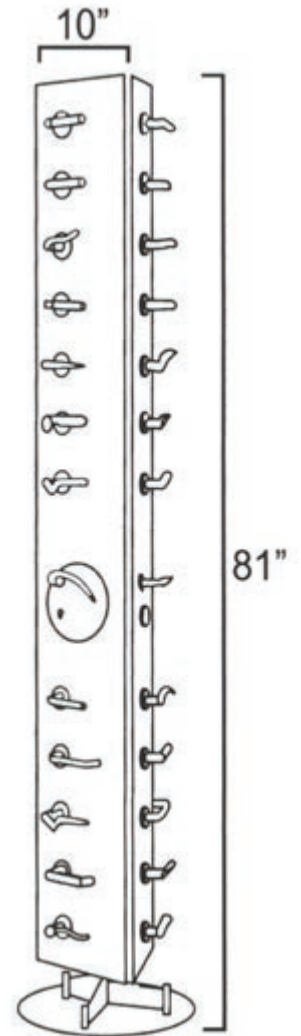

Display Program

T 514.335.8281
877.339.8281

F 514.667.5633
866.667.5633

info@ahi-arch.com
www.ahi-arch.com