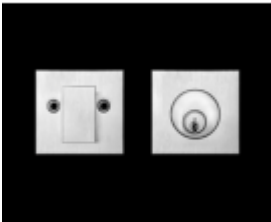

Deadbolts + Privacy Bolt Sets

[No.4650](#)

- Heavy Duty
- 20 Minute UL Fire rated
- Standard Key Thumbturn
- Optional Key-Key or Thumbturn only
- Stainless Steel
- 32D/630 Satin 32/629 Polished
- Schlage C keyway (2 Keys included) [Learn More](#)

[No.4750](#)

- Heavy Duty
- 316 Marine Grade
- Standard Key Thumbturn
- Optional Key-Key or Thumbturn only
- Solid Casted Stainless Steel
- 32D/630 Satin 32/629 Polished
- Schlage C keyway (2 Keys included) [Learn More](#)

[No.4850](#)

- Heavy Duty
- 316 Marine Grade
- Standard Key Thumbturn
- Optional Key-Key or Thumbturn only
- Solid Casted Stainless Steel
- 32D/630 Satin 32/629 Polished
- Schlage C keyway (2 Keys included) [Learn More](#)