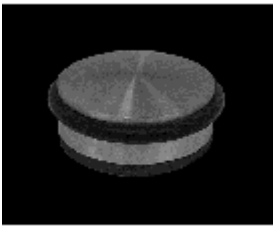

[No.730](#)No.730 Satin Stainless steel and polished stainless steel floor mounted door stop [Learn More](#)

[No.729](#)No.729 Satin Stainless steel floor door stop. No mounting required [Learn More](#)