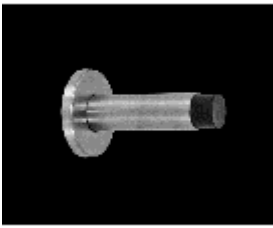

Door Stops & Assorted Hardware

[No.700](#)No.700 Satin Stainless steel coat hook [Learn More](#)

[No.701](#)No.701 Satin Stainless steel coat hook. [Learn More](#)

[No.702](#)No.702 Satin Stainless steel coat hook with bumper [Learn More](#)

[No.721](#)No.721 Satin Stainless steel floor mounted door stopper with heavy duty rubber ring [Learn More](#)

[No.723](#)No.723 Satin Stainless steel hold open door stopper with small rubber rings [Learn More](#)

[No.724](#)No.724 Satin Stainless steel and polished stainless steel floor mounted door stop with heavy duty rubber ring [Learn More](#)

[No.725](#)No.725 Satin Stainless steel and polished stainless steel wall stopper [Learn More](#)

[No.726](#)No.726 Satin Stainless steel short door stop with extra large rubber bumper [Learn More](#)

[No.727](#)No.727 Satin Stainless steel and polished stainless steel wall mounted door stopper. Available in 50mm and 85mm lengths. [Learn More](#)