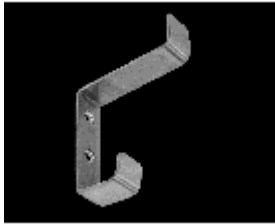

## Door Stops & Assorted Hardware

[No.700](#)No.700 Satin Stainless steel coat hook [Learn More](#)

[No.701](#)No.701 Satin Stainless steel coat hook. [Learn More](#)

[No.702](#)No.702 Satin Stainless steel coat hook with bumper [Learn More](#)

[No.721](#)No.721 Satin Stainless steel floor mounted door stopper with heavy duty rubber ring [Learn More](#)

[No.723](#)No.723 Satin Stainless steel hold open door stopper with small rubber rings [Learn More](#)

[No.724](#)No.724 Satin Stainless steel and polished stainless steel floor mounted door stop with heavy duty rubber ring [Learn More](#)

[No.725](#)No.725 Satin Stainless steel and polished stainless steel wall stopper [Learn More](#)

[No.726](#)No.726 Satin Stainless steel short door stop with extra large rubber bumper [Learn More](#)

[No.727](#)No.727 Satin Stainless steel and polished stainless steel wall mounted door stopper. Available in 50mm and 85mm lengths. [Learn More](#)