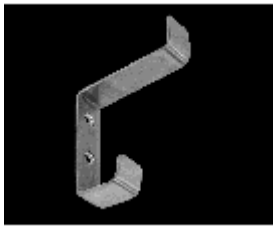

Door Stops & Assorted Hardware

[No.700](#)No.700 Satin Stainless steel coat hook [Learn More](#)

[No.701](#)No.701 Satin Stainless steel coat hook. [Learn More](#)

[No.702](#)No.702 Satin Stainless steel coat hook with bumper [Learn More](#)

[No.721](#)No.721 Satin Stainless steel floor mounted door stopper with heavy duty rubber ring [Learn More](#)

[No.723](#)No.723 Satin Stainless steel hold open door stopper with small rubber rings [Learn More](#)

[No.724](#)No.724 Satin Stainless steel and polished stainless steel floor mounted door stop with heavy duty rubber ring [Learn More](#)

[No.725](#)No.725 Satin Stainless steel and polished stainless steel wall stopper [Learn More](#)

[No.726](#)No.726 Satin Stainless steel short door stop with extra large rubber bumper [Learn More](#)

[No.727](#)No.727 Satin Stainless steel and polished stainless steel wall mounted door stopper. Available in 50mm and 85mm lengths. [Learn More](#)