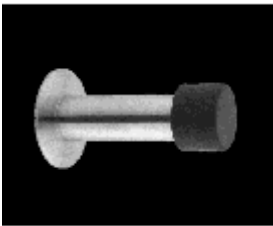

[No.721](#)No.721 Satin Stainless steel floor mounted door stopper with heavy duty rubber ring [Learn More](#)

[No.723](#)No.723 Satin Stainless steel hold open door stopper with small rubber rings [Learn More](#)

[No.724](#)No.724 Satin Stainless steel and polished stainless steel floor mounted door stop with heavy duty rubber ring [Learn More](#)

[No.725](#)No.725 Satin Stainless steel and polished stainless steel wall stopper [Learn More](#)

[No.726](#)No.726 Satin Stainless steel short door stop with extra large rubber bumper [Learn More](#)

[No.727](#)No.727 Satin Stainless steel and polished stainless steel wall mounted door stopper. Available in 50mm and 85mm lengths. [Learn More](#)