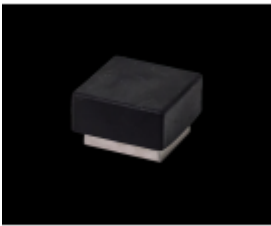

[No.732](#)No.732 Satin Stainless steel floor mounted square door stop [Learn More](#)