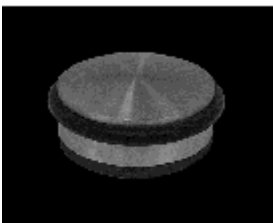

[No.729](#)No.729 Satin Stainless steel floor door stop. No mounting required [Learn More](#)