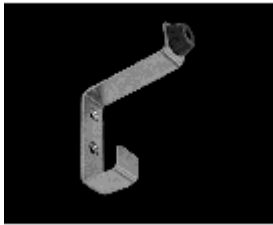

Door Stops & Assorted Hardware

[No.700](#)No.700 Satin Stainless steel coat hook [Learn More](#)

[No.701](#)No.701 Satin Stainless steel coat hook. [Learn More](#)

[No.702](#)No.702 Satin Stainless steel coat hook with bumper [Learn More](#)

[No.721](#)No.721 Satin Stainless steel floor mounted door stopper with heavy duty rubber ring [Learn More](#)

[No.723](#)No.723 Satin Stainless steel hold open door stopper with small rubber rings [Learn More](#)

[No.724](#)No.724 Satin Stainless steel and polished stainless steel floor mounted door stop with heavy duty rubber ring [Learn More](#)

[No.725](#)No.725 Satin Stainless steel and polished stainless steel wall stopper [Learn More](#)

[No.726](#)No.726 Satin Stainless steel short door stop with extra large rubber bumper [Learn More](#)

[No.727](#)No.727 Satin Stainless steel and polished stainless steel wall mounted door stopper. Available in 50mm and 85mm lengths. [Learn More](#)