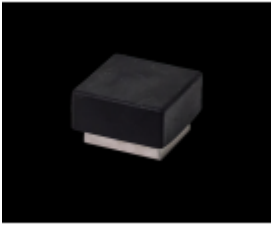

[No.732](#)No.732 Satin Stainless steel floor mounted square door stop [Learn More](#)