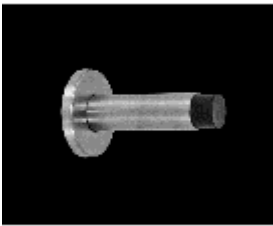

## Door Stops & Assorted Hardware

[No.700](#)No.700 Satin Stainless steel coat hook [Learn More](#)

[No.701](#)No.701 Satin Stainless steel coat hook. [Learn More](#)

[No.702](#)No.702 Satin Stainless steel coat hook with bumper [Learn More](#)

[No.721](#)No.721 Satin Stainless steel floor mounted door stopper with heavy duty rubber ring [Learn More](#)

[No.723](#)No.723 Satin Stainless steel hold open door stopper with small rubber rings [Learn More](#)

[No.724](#)No.724 Satin Stainless steel and polished stainless steel floor mounted door stop with heavy duty rubber ring [Learn More](#)

[No.725](#)No.725 Satin Stainless steel and polished stainless steel wall stopper [Learn More](#)

[No.726](#)No.726 Satin Stainless steel short door stop with extra large rubber bumper [Learn More](#)

[No.727](#)No.727 Satin Stainless steel and polished stainless steel wall mounted door stopper. Available in 50mm and 85mm lengths. [Learn More](#)