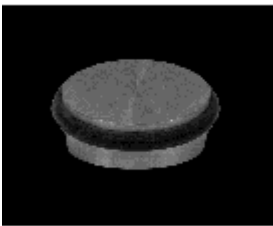

[No.721](#)No.721 Satin Stainless steel floor mounted door stopper with heavy duty rubber ring [Learn More](#)

[No.723](#)No.723 Satin Stainless steel hold open door stopper with small rubber rings [Learn More](#)

[No.724](#)No.724 Satin Stainless steel and polished stainless steel floor mounted door stop with heavy duty rubber ring [Learn More](#)

[No.725](#)No.725 Satin Stainless steel and polished stainless steel wall stopper [Learn More](#)

[No.726](#)No.726 Satin Stainless steel short door stop with extra large rubber bumper [Learn More](#)

[No.727](#)No.727 Satin Stainless steel and polished stainless steel wall mounted door stopper. Available in 50mm and 85mm lengths. [Learn More](#)