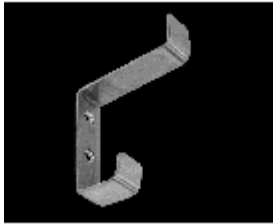

Door Stops & Assorted Hardware

[No.700](#)No.700 Satin Stainless steel coat hook [Learn More](#)

[No.701](#)No.701 Satin Stainless steel coat hook. [Learn More](#)

[No.702](#)No.702 Satin Stainless steel coat hook with bumper [Learn More](#)

[No.721](#)No.721 Satin Stainless steel floor mounted door stopper with heavy duty rubber ring [Learn More](#)

[No.723](#)No.723 Satin Stainless steel hold open door stopper with small rubber rings [Learn More](#)

[No.724](#)No.724 Satin Stainless steel and polished stainless steel floor mounted door stop with heavy duty rubber ring [Learn More](#)

[No.725](#)No.725 Satin Stainless steel and polished stainless steel wall stopper [Learn More](#)

[No.726](#)No.726 Satin Stainless steel short door stop with extra large rubber bumper [Learn More](#)

[No.727](#)No.727 Satin Stainless steel and polished stainless steel wall mounted door stopper. Available in 50mm and 85mm lengths. [Learn More](#)