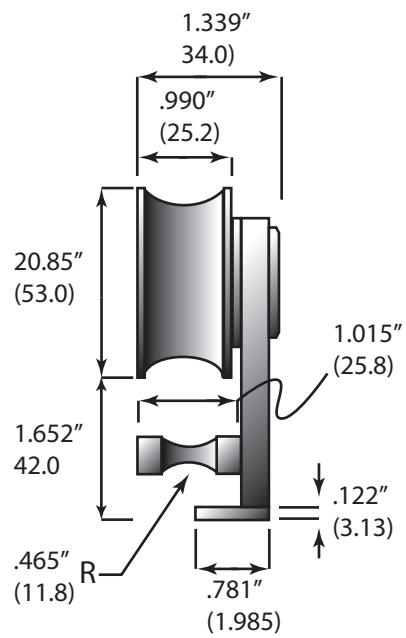

DELTA BARN DOOR KIT

15021

Wheel

Stopper

Floor Guide

15041

Wall Mount

Washer

Spacer

15042

Wall Mount

Washer

Spacer

15000