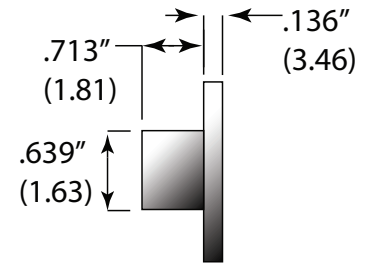

DELTA BARN DOOR KIT

15021

Wheel

Stopper

Floor Guide

15041

Wall Mount

Washer