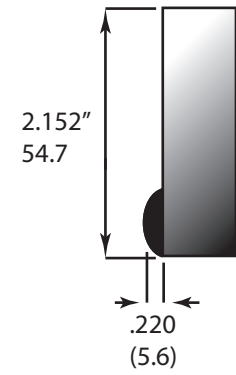

DELTA BARN DOOR KIT

15021

Wheel

Stopper

Floor Guide

15041

Wall Mount

Washer