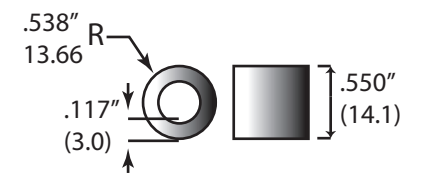

Spacer

15042

Wall Mount

Washer

Spacer

15000