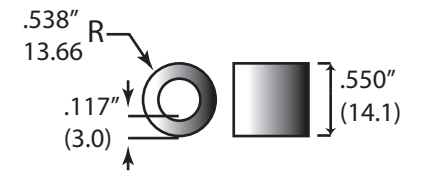

DELTA BARN DOOR KIT

15021

Wheel

Stopper

Floor Guide

15041

Wall Mount

Washer