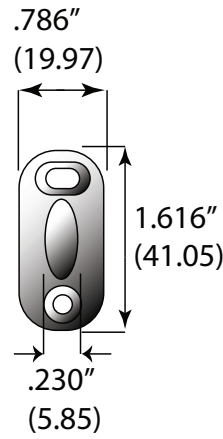

DELTA BARN DOOR KIT

15021

Wheel

Stopper

Floor Guide

15041

Wall Mount

Washer