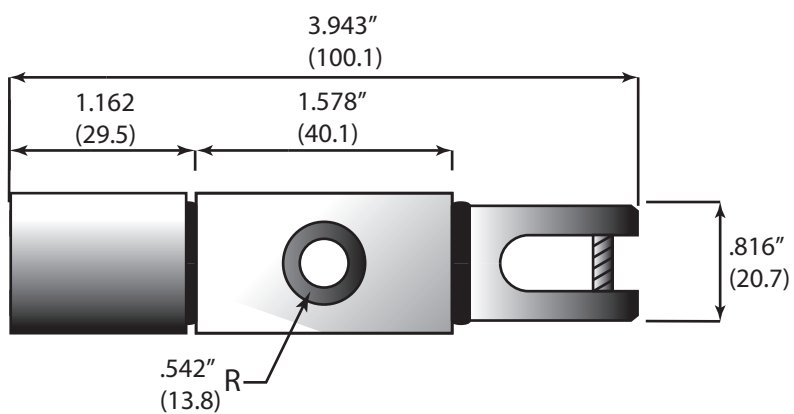

Wall Mount

Washer

15000