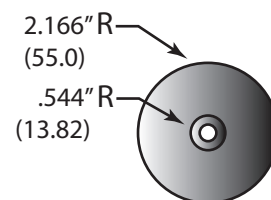

DELTA BARN DOOR KIT

15021

15041

15042

Washer

15000