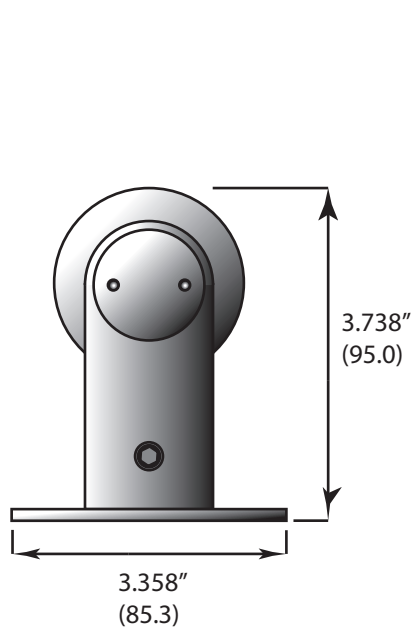

DELTA BARN DOOR KIT

15021

Wheel

Stopper

Floor Guide

15041

Wall Mount

Washer

Spacer

15042

Wall Mount

Washer

Spacer

15000