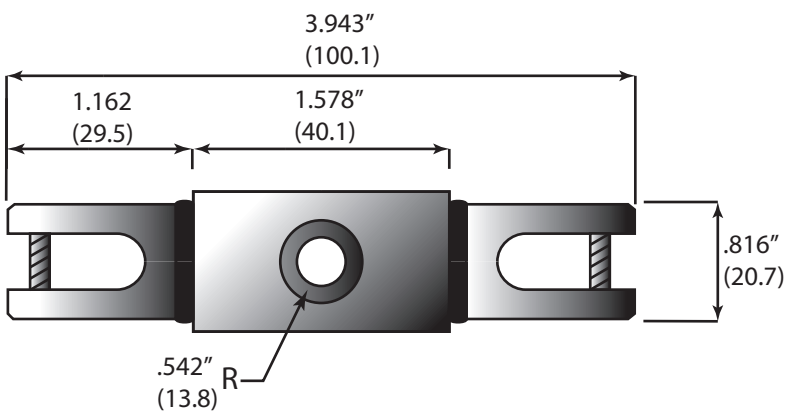

DELTA BARN DOOR KIT

15021

Wheel

Stopper

Floor Guide

15041

Wall Mount

Washer