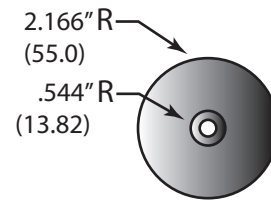

DELTA BARN DOOR KIT

15021

Wheel

Stopper

Floor Guide

15041

Wall Mount

Washer