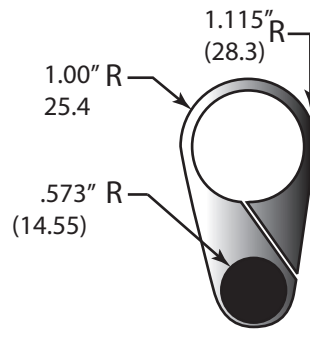

DELTA BARN DOOR KIT

15021

Wheel

Stopper

Floor Guide

15041

Wall Mount

Washer